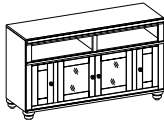

ICB-1625 52" Console
52W x 31H x 18D

AREA DIMENSIONS:
TV Area: 52W x 17D
Component Areas: 23W x 5H x 16D

1. **FEATURES:**
2. 4 doors (2 glass, 2 wood)
   - 1 adjustable shelf behind glass doors
   - Available in Brown Cherry (-BCH) and Black (-BLK) finishes